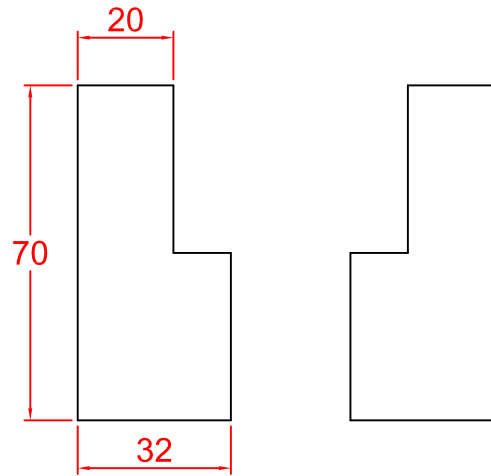

HEAD

MULLION

1 x LEFT HAND:
1 x RIGHT HAND:

JAMB

1 x LEFT HAND:
1 x RIGHT HAND:

Title:	Approved By:	Notes:	Drawn By:
Sliding Door Frame Oak (Unfinished) White Primed Component Sections			Scale:
			Drawing Number:
			Checked By:
			Date Issued: