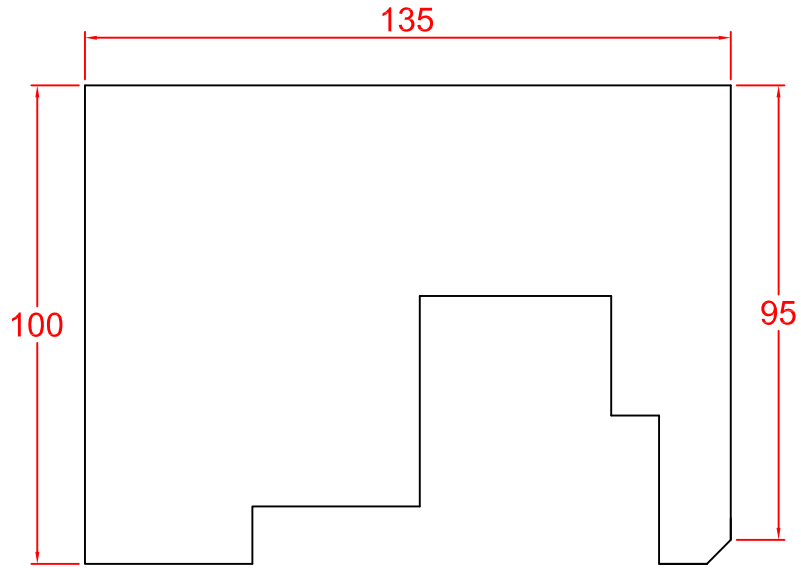

HEAD

MULLION

1 x LEFT HAND:
1 x RIGHT HAND:

JAMB

1 x LEFT HAND:
1 x RIGHT HAND:

Title:	Approved By:	Notes:	Drawn By:
Sliding Door Frame Oak (Unfinished) White Primed Component Sections			Scale:
			Drawing Number:
			Checked By:
			Date Issued: