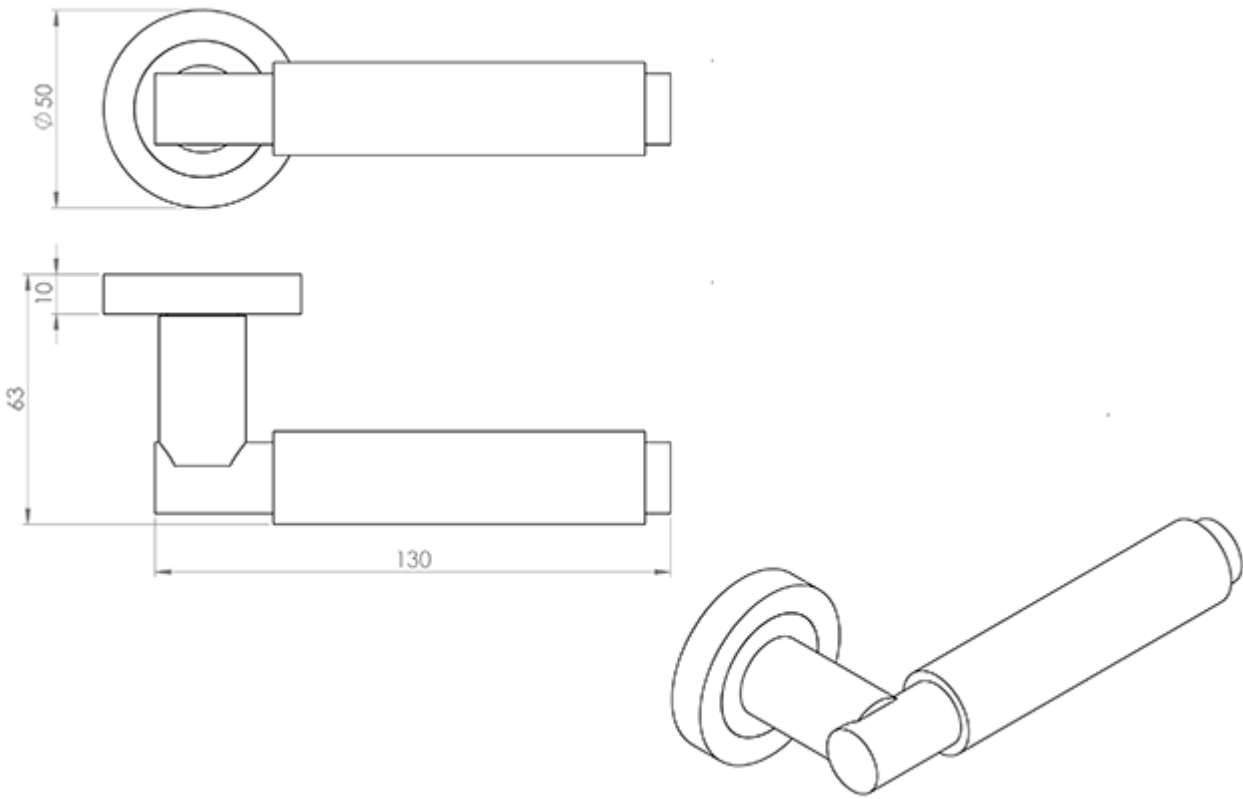

Technical Details