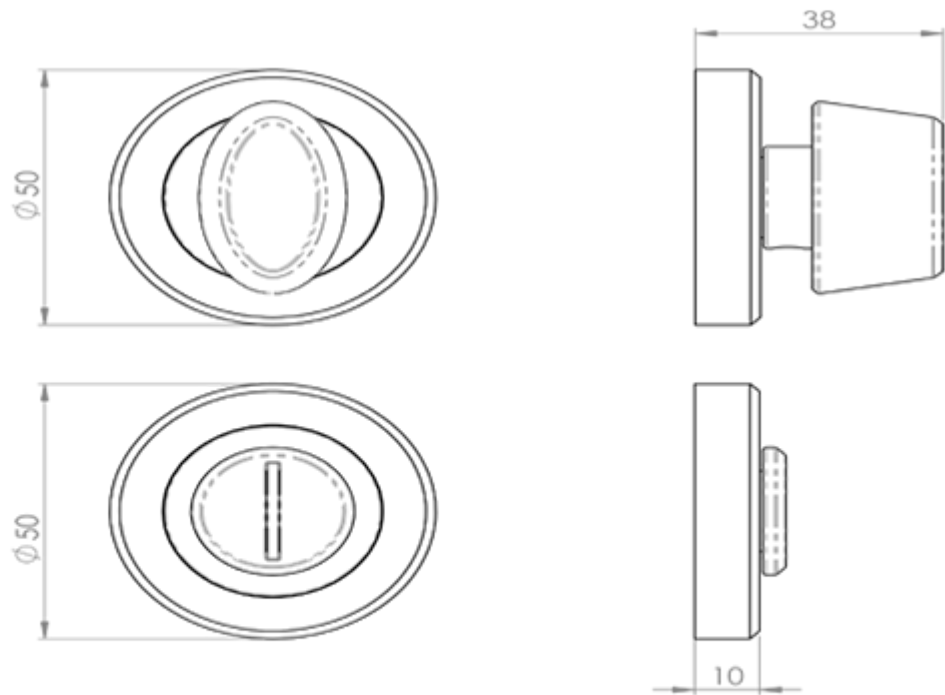

Comes with a 10 year mechanical guarantee and is suitable for domestic and commercial use.

Technical Details

Specification