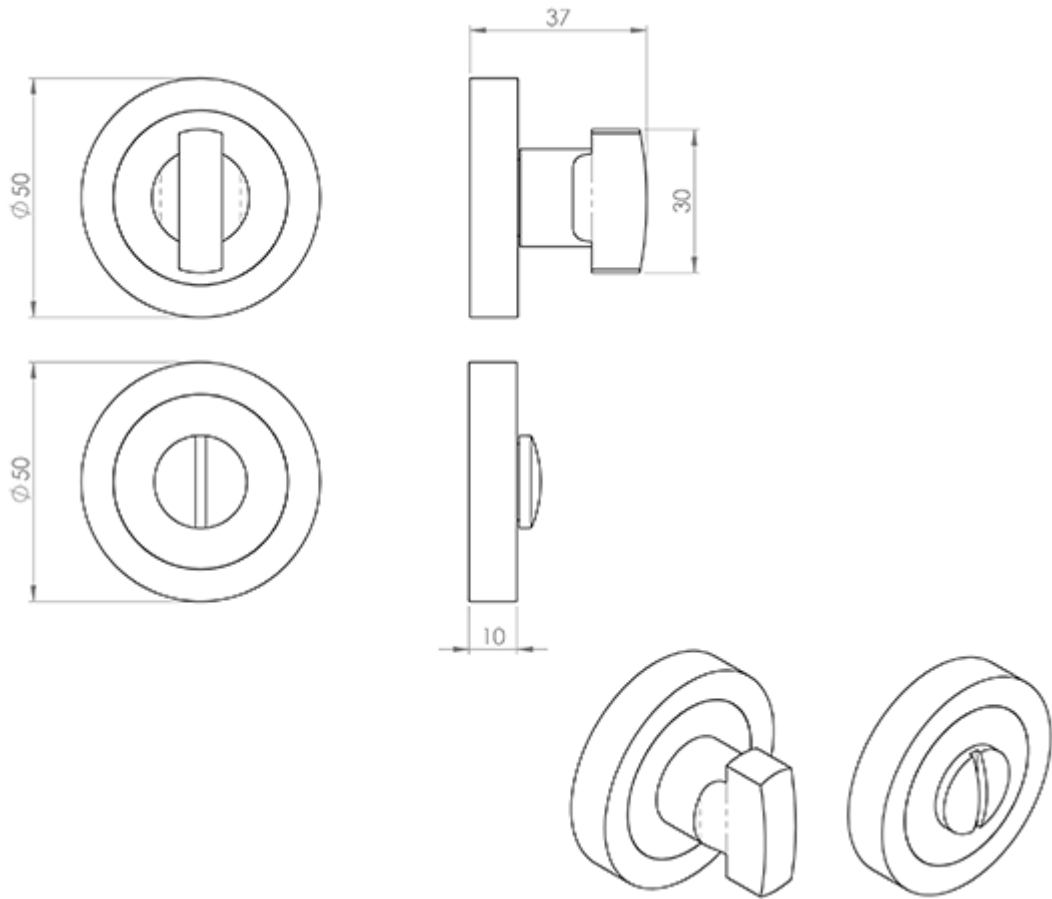

Technical Details

Specification

Additional Information