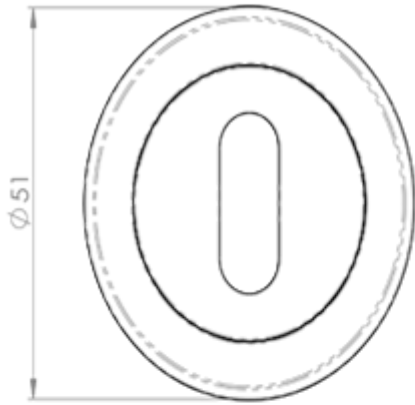

handles on round roses.

Technical Details

Specification