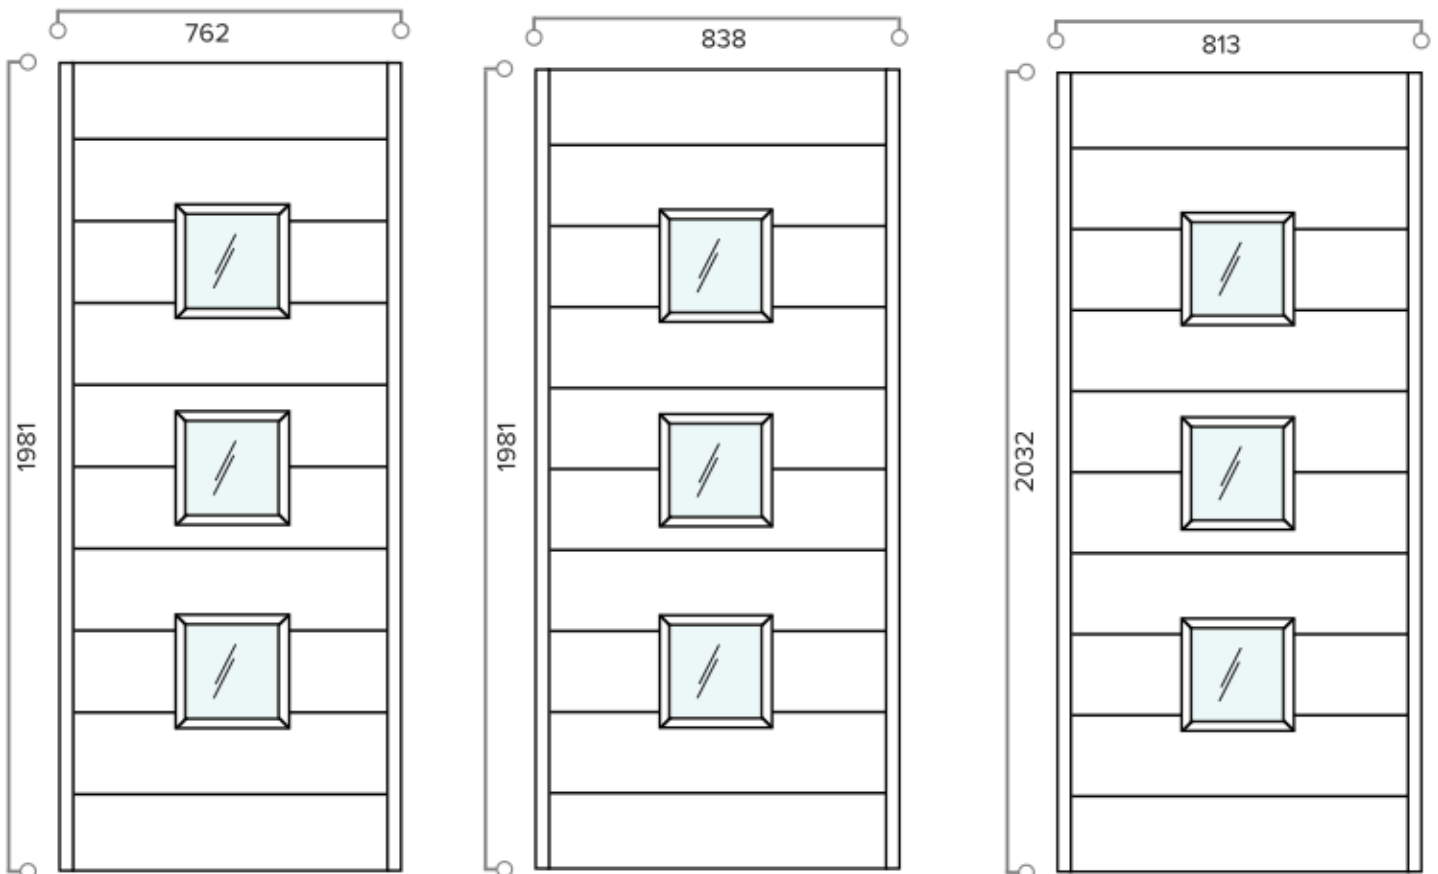

## MALMO ULTIMATE EXTERNAL DOOR

DOUBLE GLAZED, HARDWOOD EXTERNAL DOOR IN GREY  
( ALSO AVAILABLE IN OAK )

WEIGHT APPROXIMATELY	46KG
DOOR THICKNESS	44MM

Emerald Doors Ltd

Cromwell House . 421 Elland Road . Brighouse . HD62RG