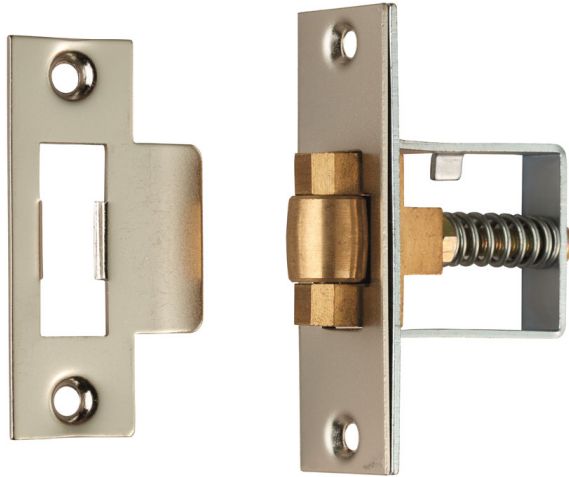

PRODUCT DATA SHEET

Heavy Duty Adjustable Roller Catch

Fire rated for both timber and metal doors.