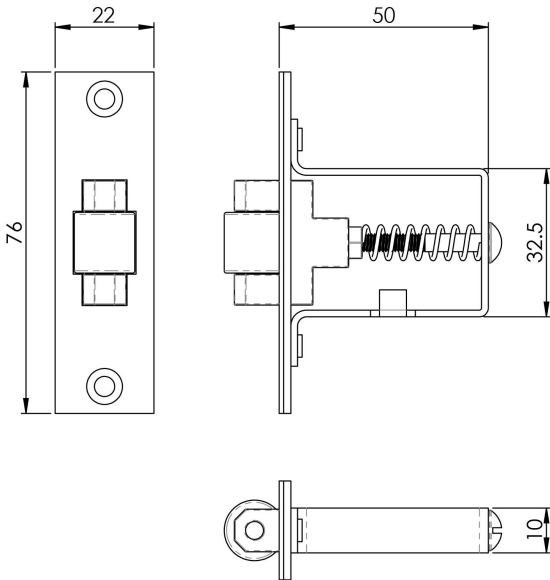

PRODUCT DATA SHEET

Heavy Duty Adjustable Roller Catch

Fire rated for both timber and metal doors.