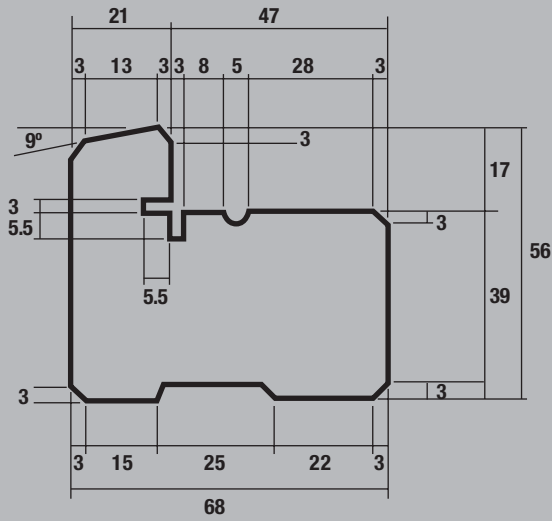

DOOR FRAMES

External Hardwood Reversible Door Frame

+ Suitable for both inward & outward opening doors - simply reverse the frame in the cill

DF-02 56mm x 68mm Head/Jamb

CL-02 38mm x 130mm Cill

CA-01 16mm x 23mm Cill Adaptor

Weather Bar

External Oak Reversible Door Frame

+ Suitable for both inward & outward opening doors - simply reverse the frame in the cill

OAK DFC 57mm x 94mm Head/Jamb

OAK DFC 28mm x 132mm Cill

OAK DFC 17mm x 24mm Cill Adaptor