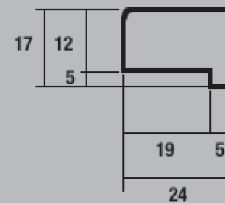

DOOR FRAMES

External Hardwood Reversible Door Frame

+ Suitable for both inward & outward opening doors - simply reverse the frame in the cill

DF-02 56mm x 68mm Head/Jamb

CL-02 38mm x 130mm Cill

CA-01 16mm x 23mm Cill Adaptor

Weather Bar

External Oak Reversible Door Frame

+ Suitable for both inward & outward opening doors - simply reverse the frame in the cill

OAK DFC 57mm x 94mm Head/Jamb

OAK DFC 28mm x 132mm Cill

OAK DFC 17mm x 24mm Cill Adaptor