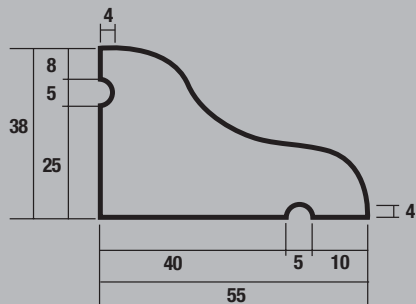

DOOR FRAMES

External Hardwood Reversible Door Frame

+ Suitable for both inward & outward opening doors - simply reverse the frame in the cill

DF-02 56mm x 68mm Head/Jamb

CL-02 38mm x 130mm Cill

CA-01 16mm x 23mm Cill Adaptor

Weather Bar

External Oak Reversible Door Frame

+ Suitable for both inward & outward opening doors - simply reverse the frame in the cill

OAK DFC 57mm x 94mm Head/Jamb

OAK DFC 28mm x 132mm Cill

OAK DFC 17mm x 24mm Cill Adaptor