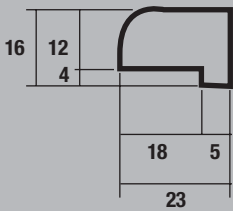

DOOR FRAMES

External Hardwood Reversible Door Frame

+ Suitable for both inward & outward opening doors - simply reverse the frame in the cill

DF-02 56mm x 68mm Head/Jamb

CL-02 38mm x 130mm Cill

CA-01 16mm x 23mm Cill Adaptor

Weather Bar

External Oak Reversible Door Frame

+ Suitable for both inward & outward opening doors - simply reverse the frame in the cill

OAK DFC 57mm x 94mm Head/Jamb

OAK DFC 28mm x 132mm Cill

OAK DFC 17mm x 24mm Cill Adaptor