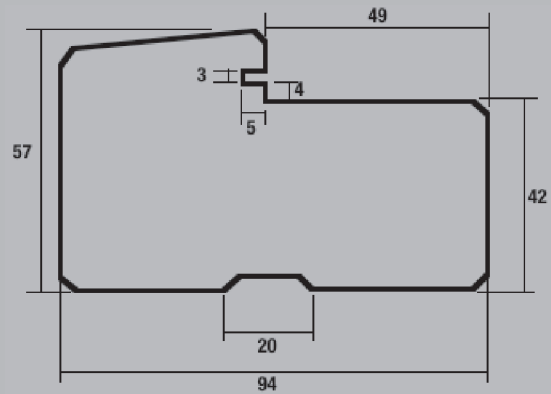

DOOR FRAMES

External Hardwood Reversible Door Frame

+ Suitable for both inward & outward opening doors - simply reverse the frame in the cill

DF-02 56mm x 68mm Head/Jamb

CL-02 38mm x 130mm Cill

CA-01 16mm x 23mm Cill Adaptor

Weather Bar

External Oak Reversible Door Frame

+ Suitable for both inward & outward opening doors - simply reverse the frame in the cill

OAK DFC 57mm x 94mm Head/Jamb

OAK DFC 28mm x 132mm Cill

OAK DFC 17mm x 24mm Cill Adaptor