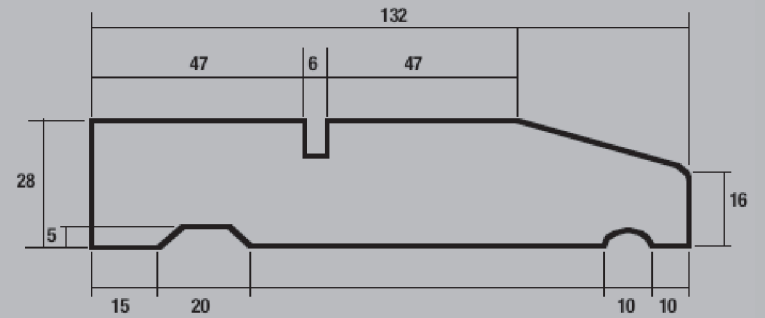

Weather Bar

External Oak Reversible Door Frame

+ Suitable for both inward & outward opening doors - simply reverse the frame in the cill

OAK DFC 57mm x 94mm Head/Jamb

OAK DFC 28mm x 132mm Cill

OAK DFC 17mm x 24mm Cill Adaptor