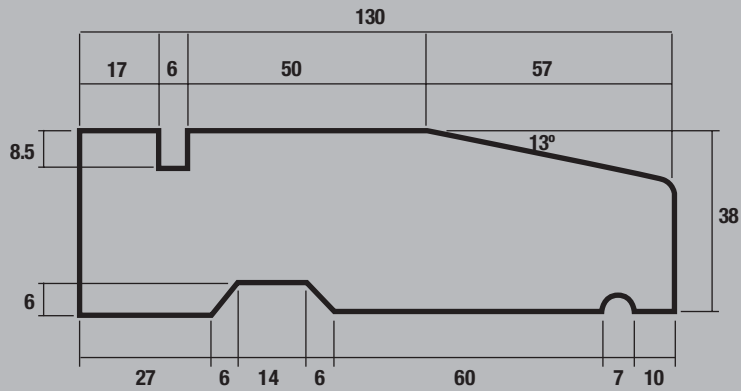

DOOR FRAMES

External Hardwood Reversible Door Frame

+ Suitable for both inward & outward opening doors - simply reverse the frame in the cill

DF-02 56mm x 68mm Head/Jamb

CL-02 38mm x 130mm Cill

CA-01 16mm x 23mm Cill Adaptor

Weather Bar

External Oak Reversible Door Frame

+ Suitable for both inward & outward opening doors - simply reverse the frame in the cill

OAK DFC 57mm x 94mm Head/Jamb

OAK DFC 28mm x 132mm Cill

OAK DFC 17mm x 24mm Cill Adaptor