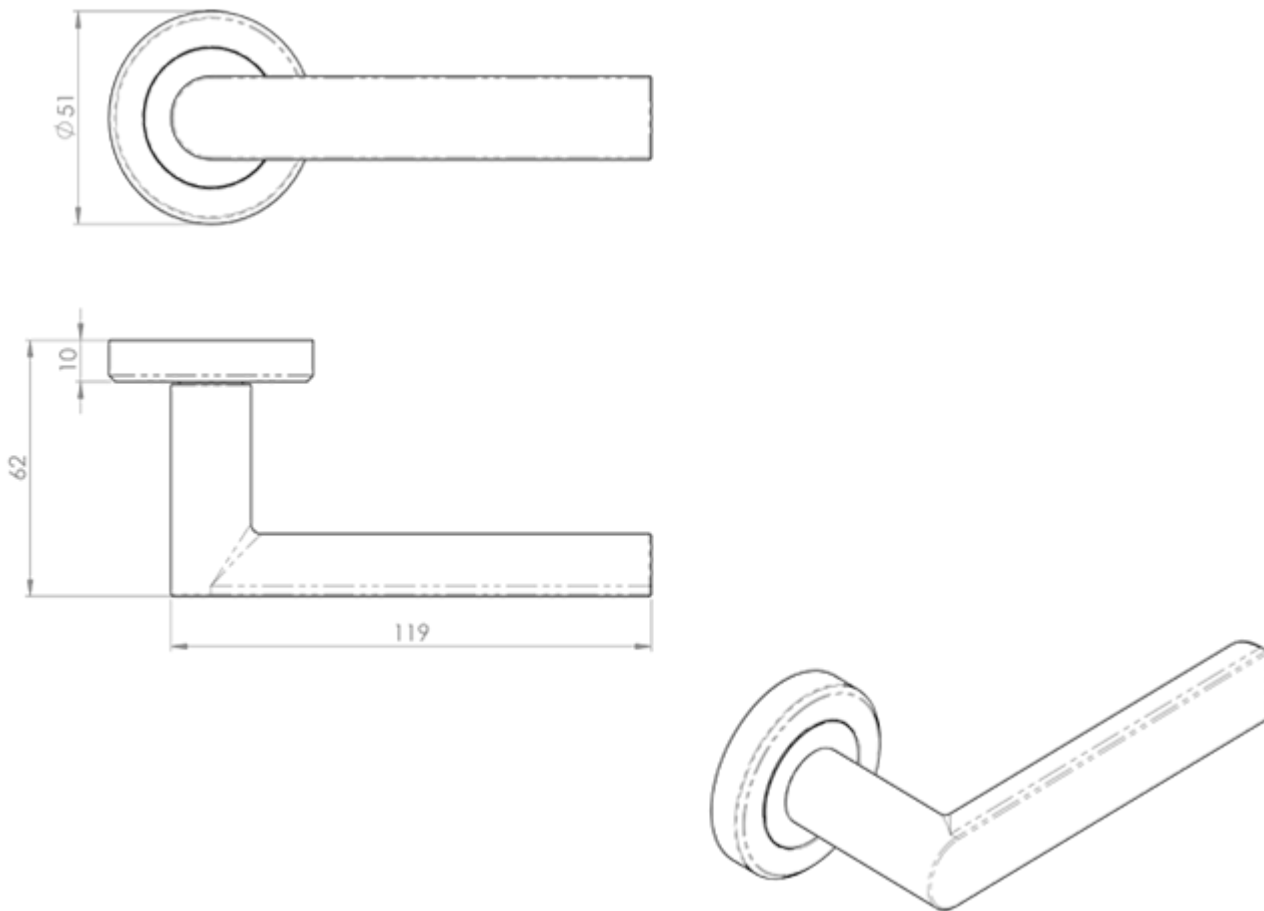

robust no nonsense lever design for a busy environment. The chamfered edge concealed fix rose reflects the attention to detail in this range. Comes with a 10 year mechanical guarantee and is Fire door rated. Suitable for domestic and commercial use.

Supplied with bolt through fixings

Technical Details